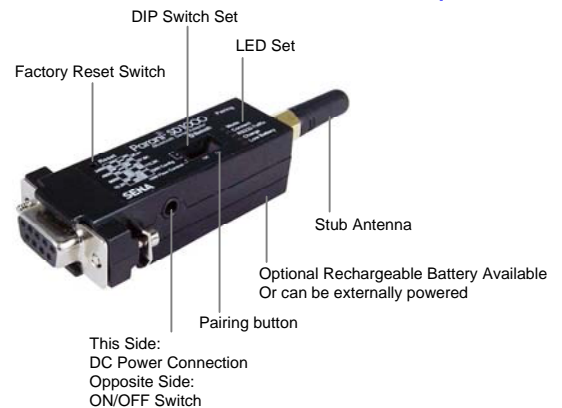

Bluetooth RS232 Serial Adapters

Bluetooth RS232 to RS422/485 Converter

High performance signal converter which operates with or without external power source and is also equipped with 15 KV ESD surge protector to protect itself against damage from electrostatic discharge